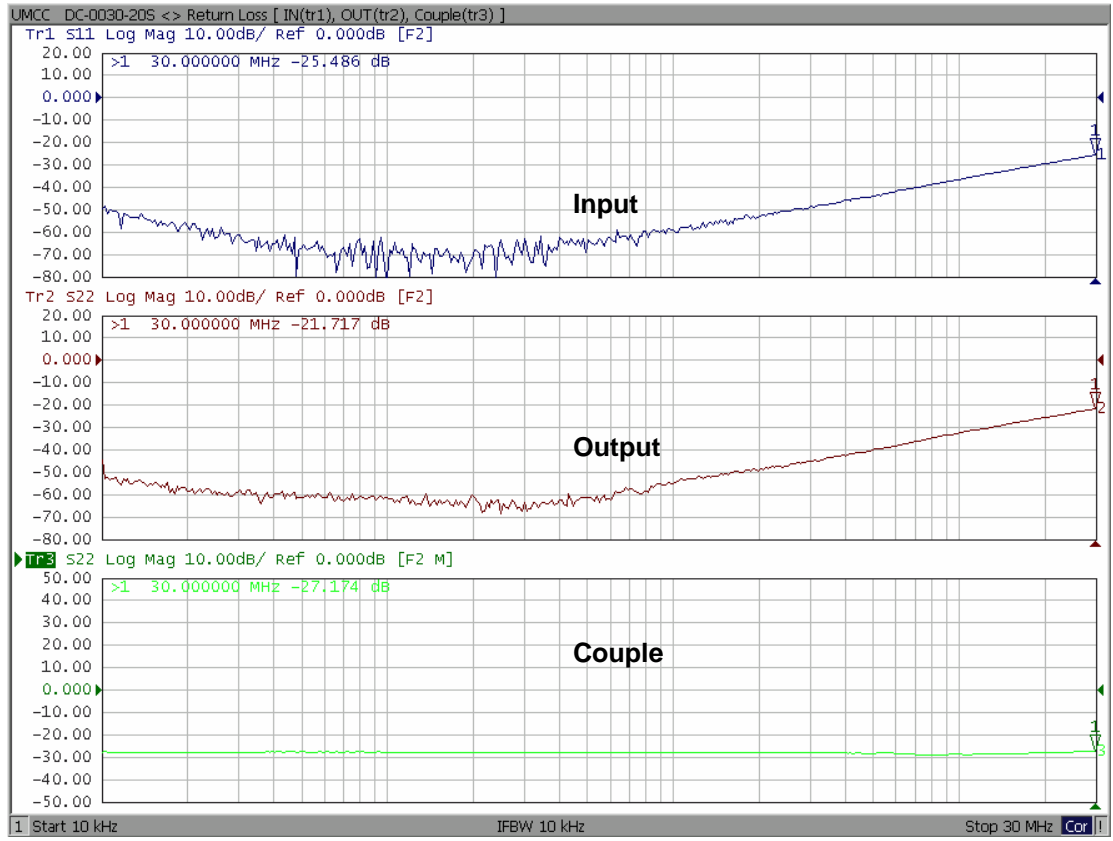

Model: DC-0030-20X

-Insertion Loss

-Coupling

Model: DC-0030-20X

-Return Loss

-Directivity