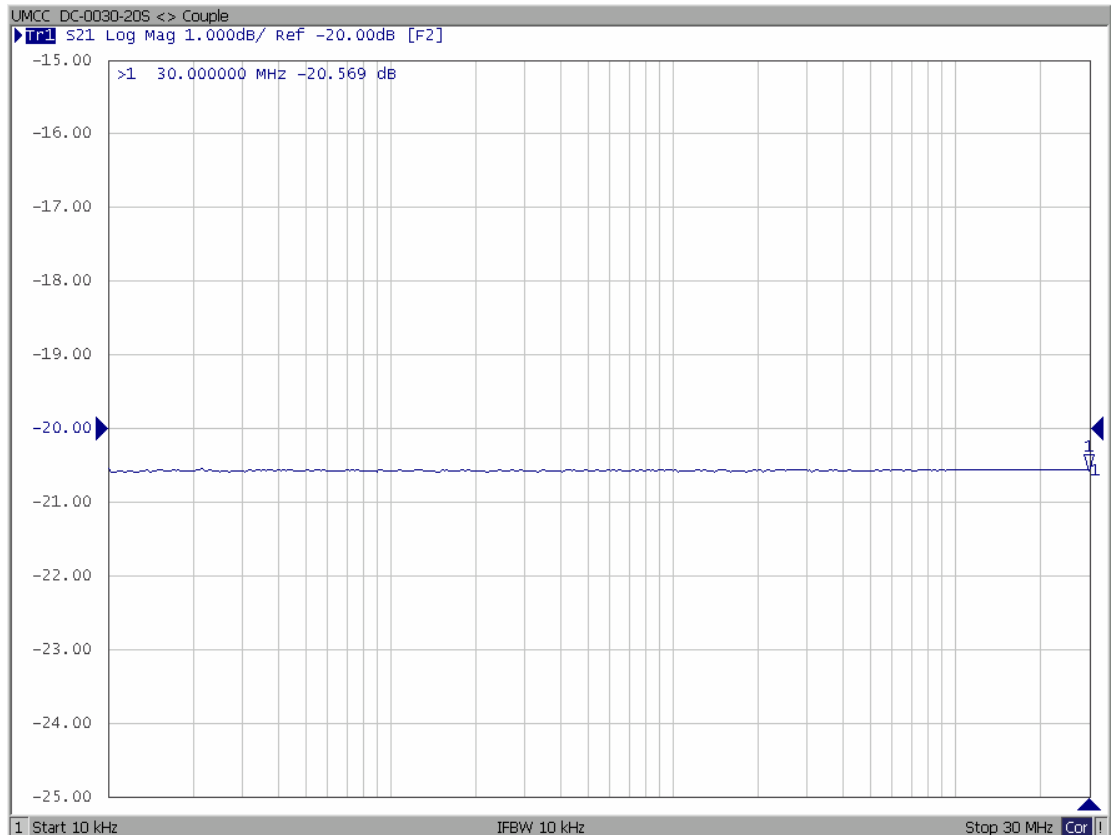

Model: DC-0030-20X

-Insertion Loss

-Coupling

Model: DC-0030-20X

-Return Loss

-Directivity