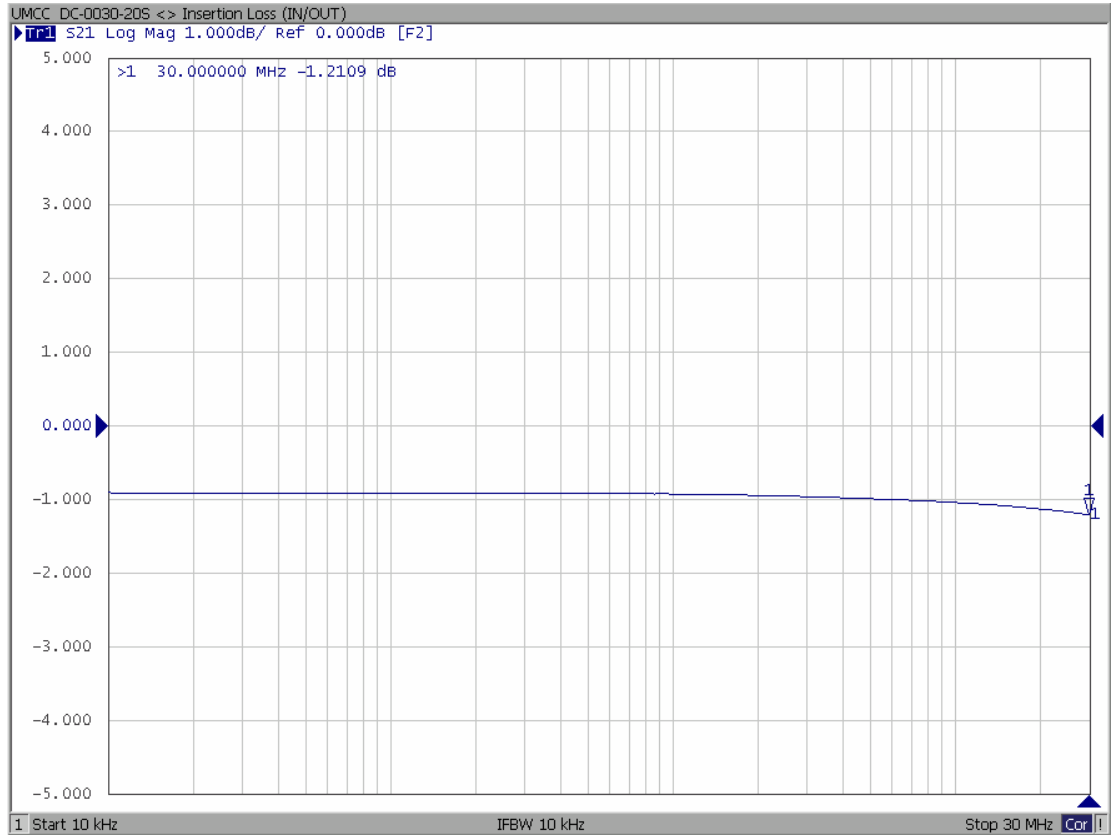

Model: DC-0030-20X

-Insertion Loss

-Coupling

Model: DC-0030-20X

-Return Loss

-Directivity