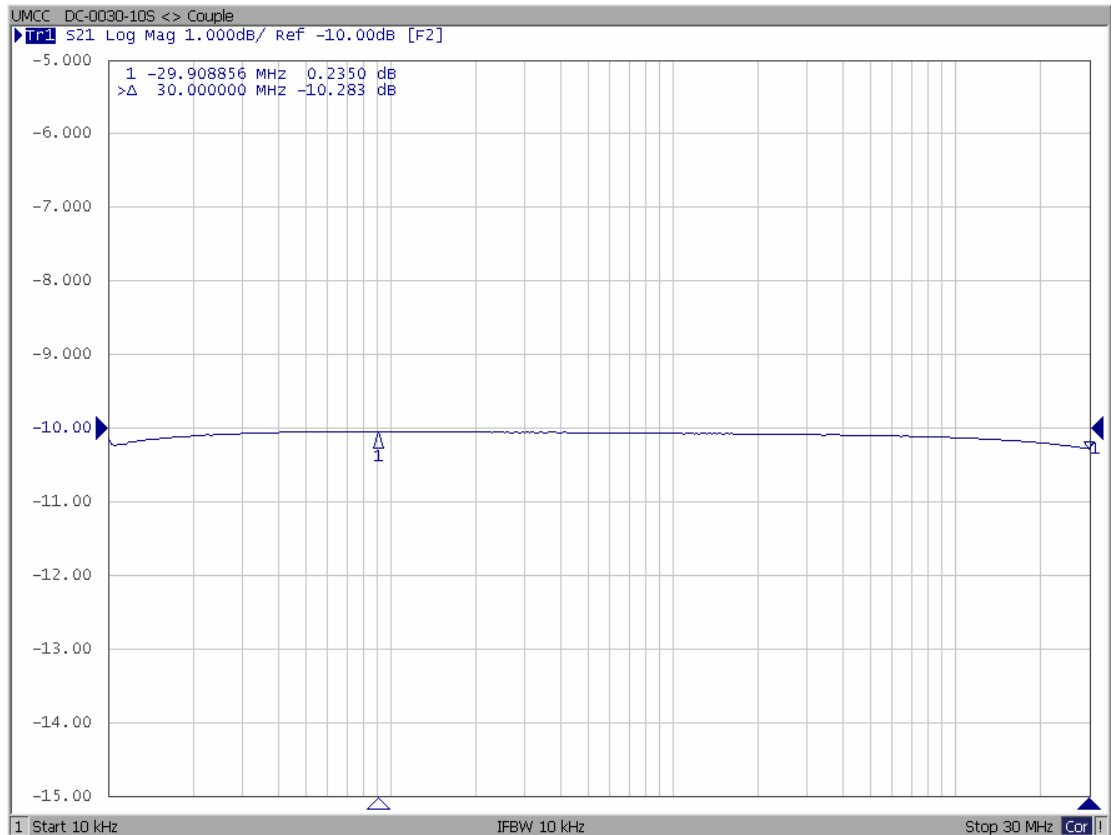

Model: DC-0030-10X

-Insertion Loss

-Coupling

Model: DC-0030-10X

-Return Loss

-Directivity