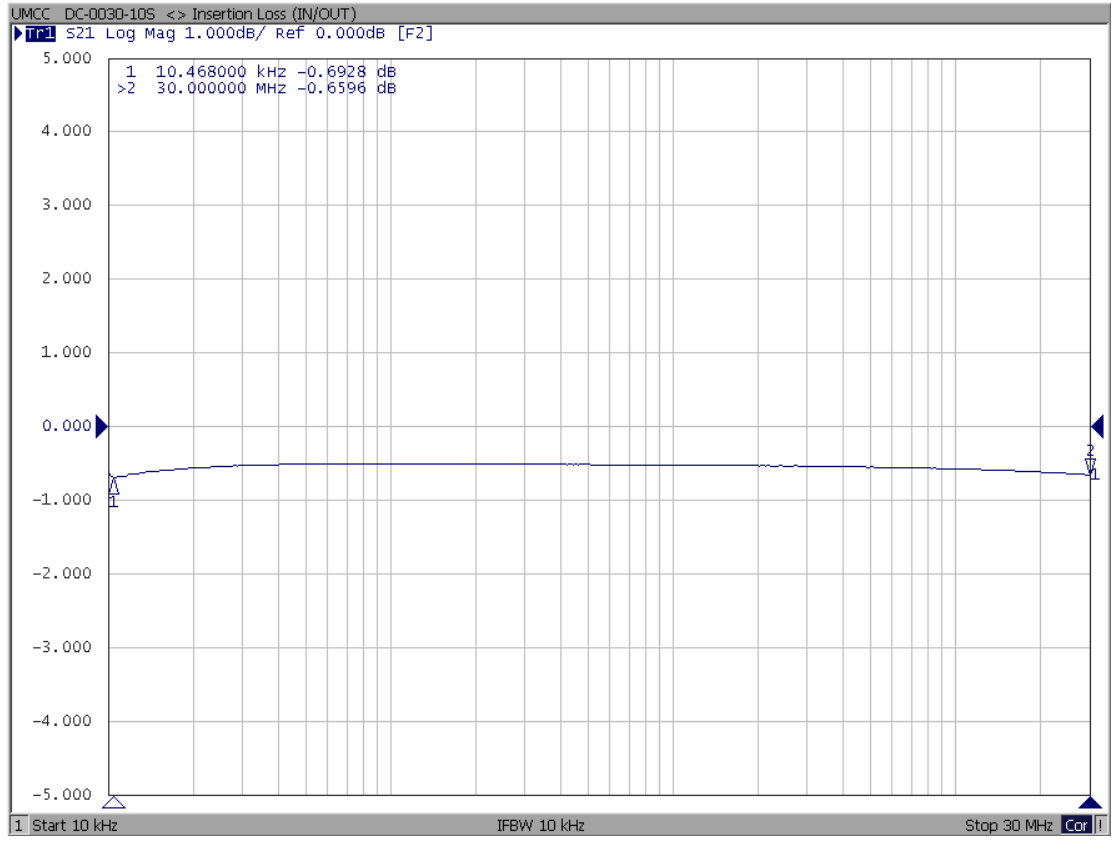

Model: DC-0030-10X

-Insertion Loss

-Coupling

Model: DC-0030-10X

-Return Loss

-Directivity