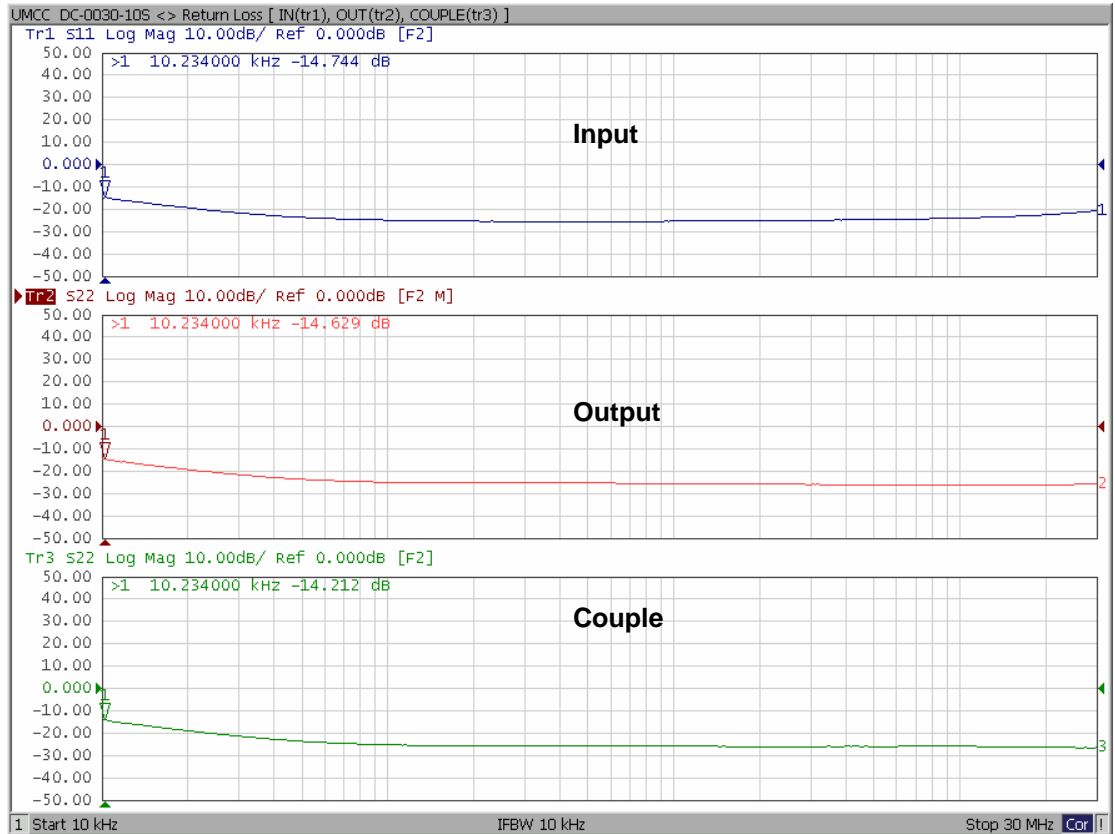

Model: DC-0030-10X

-Insertion Loss

-Coupling

Model: DC-0030-10X

-Return Loss

-Directivity