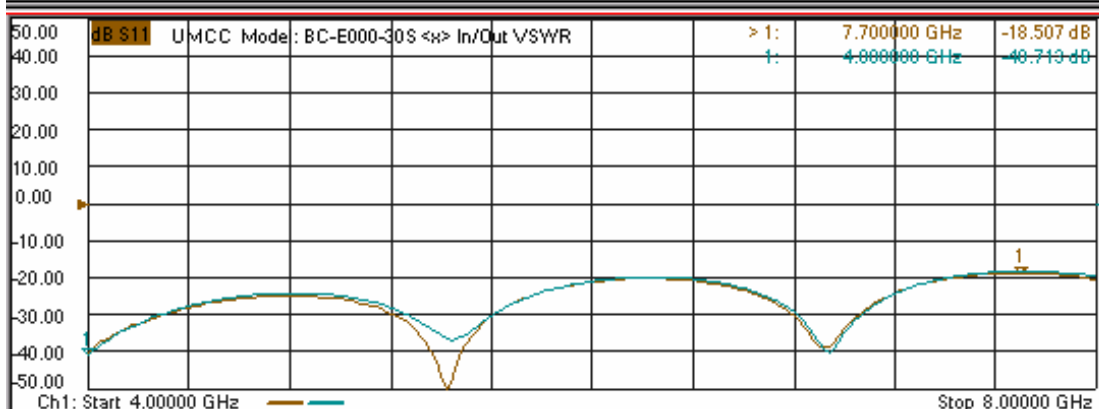

Model: BC-E000-30S

- Insertion Loss
- Return Loss

-Coupling

Model: BC-E000-30S

-Directivity