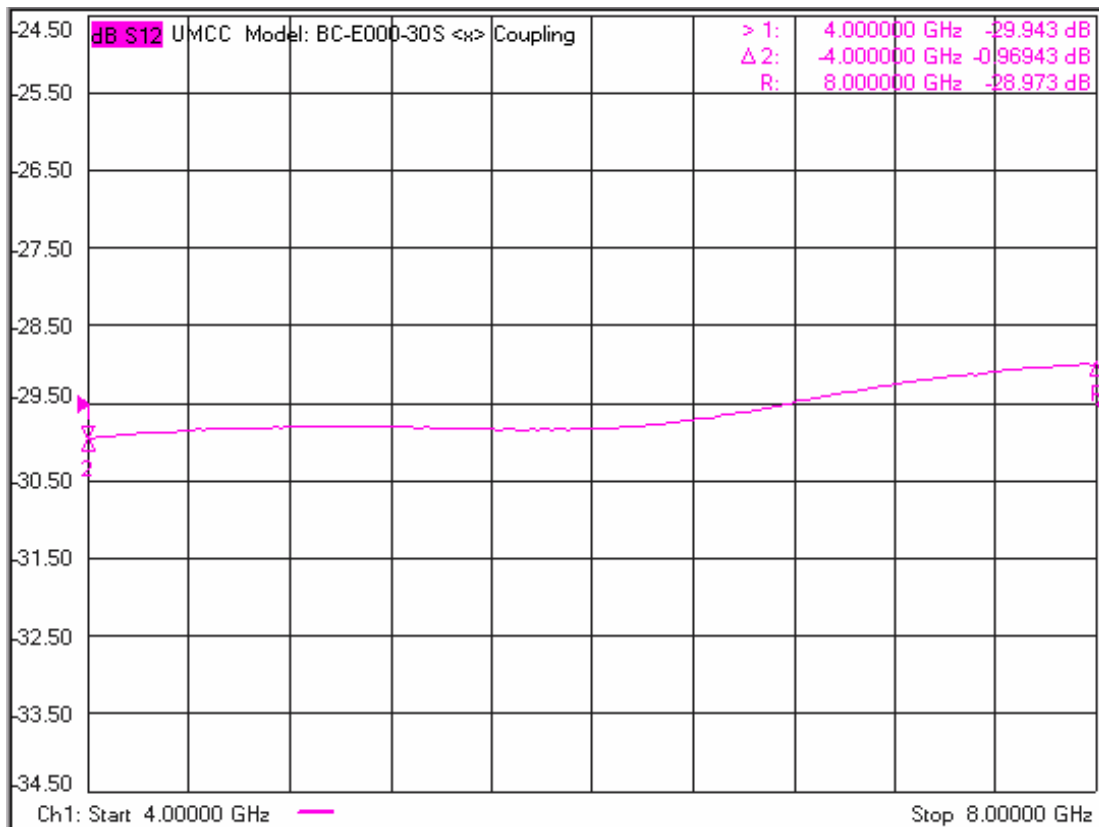

Model: BC-E000-30S

- Insertion Loss
- Return Loss

-Coupling

Model: BC-E000-30S

-Directivity