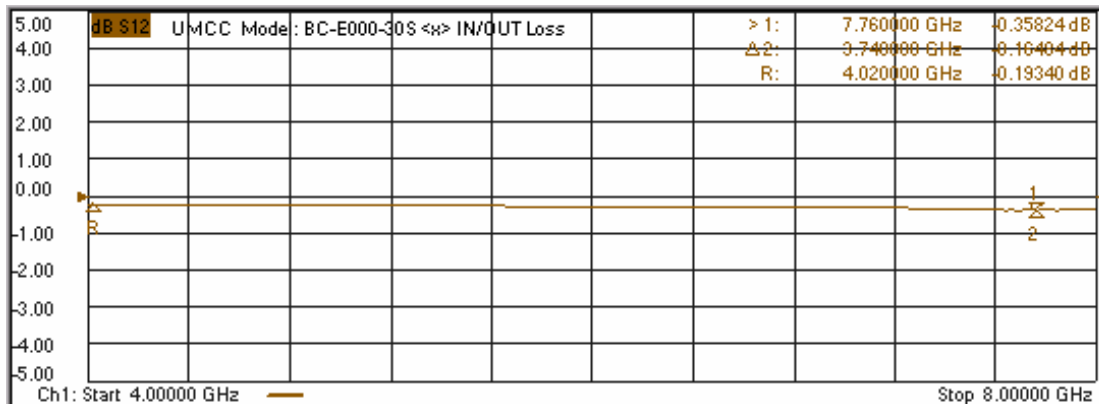

Model: BC-E000-30S

- Insertion Loss
- Return Loss

-Coupling

Model: BC-E000-30S

-Directivity