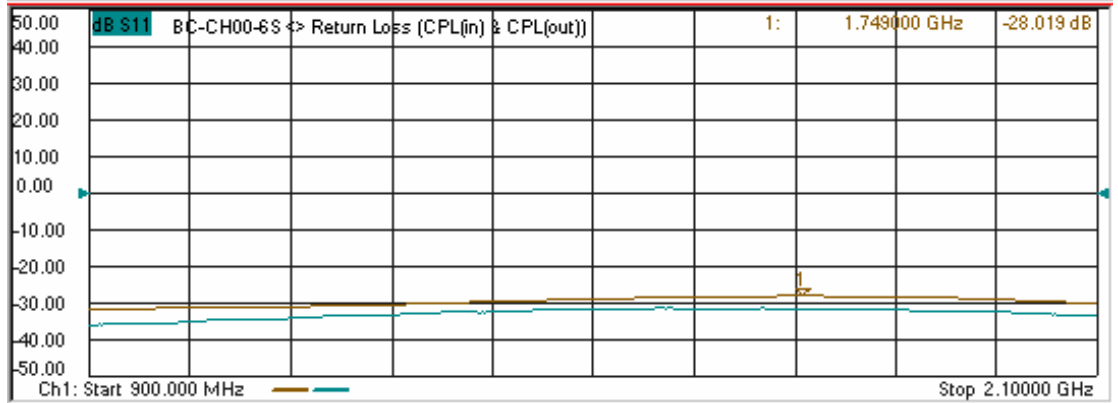

Model: BC-CH00-6S

-Insertion Loss

-Coupling

Model: BC-CH00-6S

- Return Loss

-Directivity