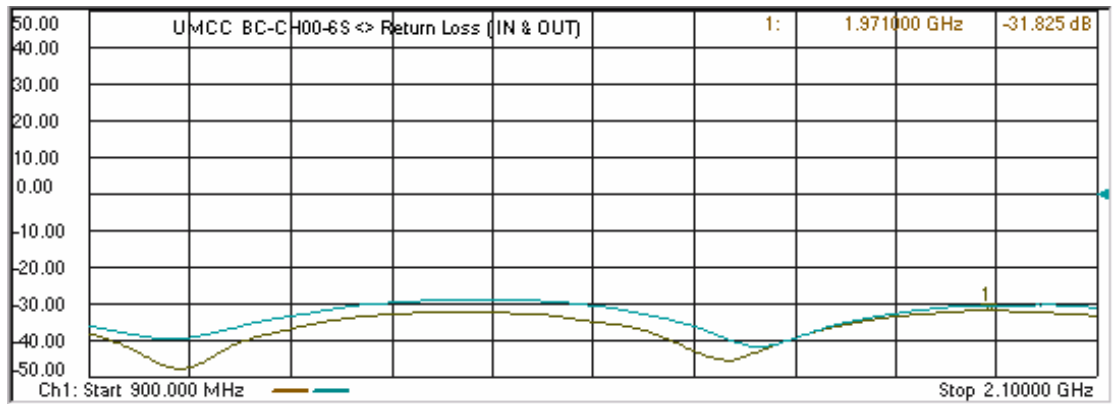

Model: BC-CH00-6S

-Insertion Loss

-Coupling

Model: BC-CH00-6S

- Return Loss

-Directivity