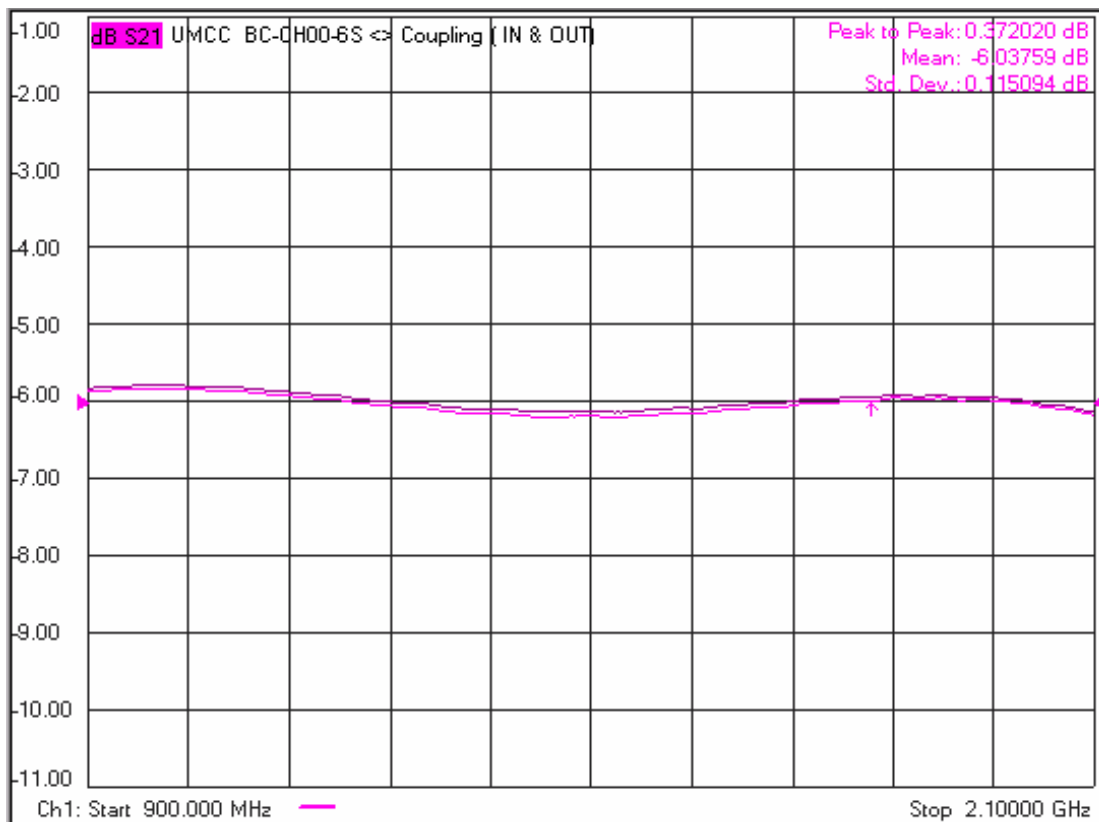

Model: BC-CH00-6S

-Insertion Loss

-Coupling

Model: BC-CH00-6S

- Return Loss

-Directivity