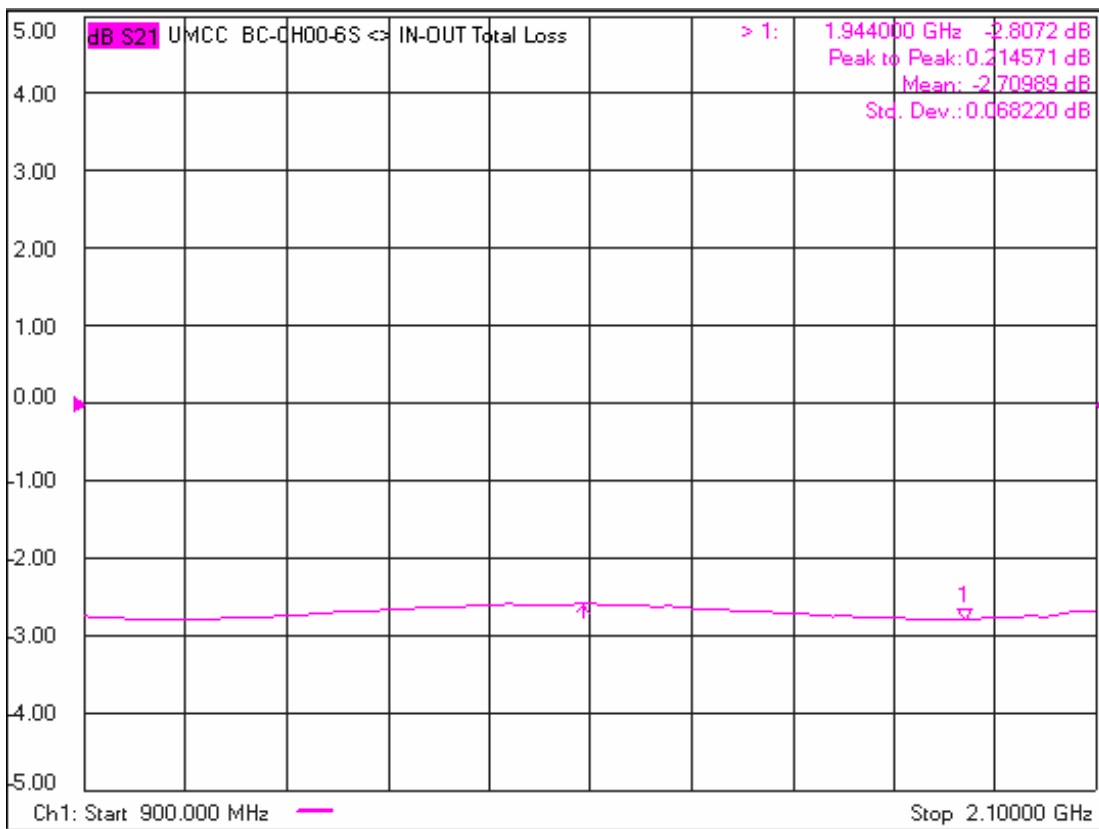

Model: BC-CH00-6S

-Insertion Loss

-Coupling

Model: BC-CH00-6S

- Return Loss

-Directivity