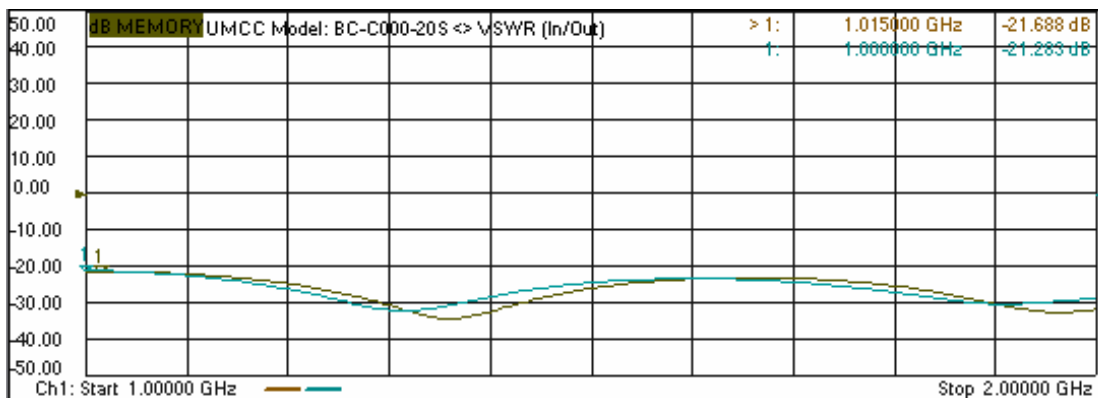

Model: BC-C000-20S

-Insertion Loss

-Coupling

Model: BC-C000-20S

- Return Loss

-Directivity