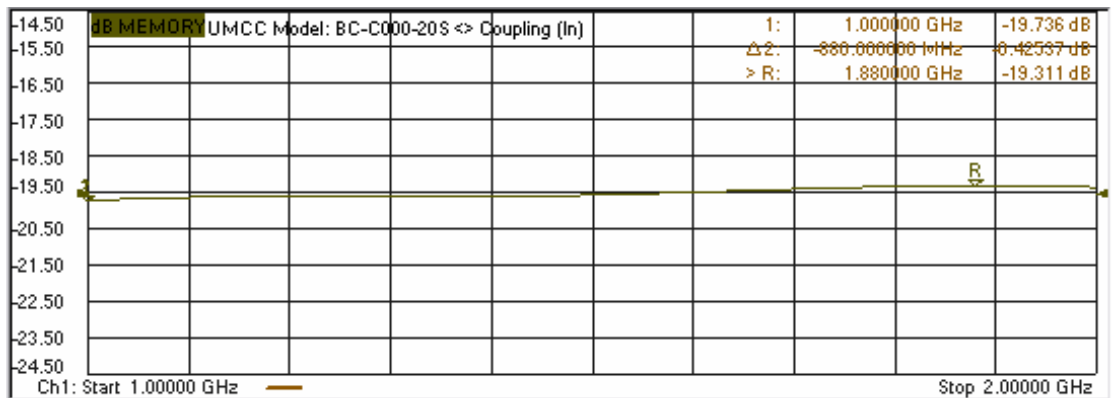

Model: BC-C000-20S

-Insertion Loss

-Coupling

Model: BC-C000-20S

- Return Loss

-Directivity