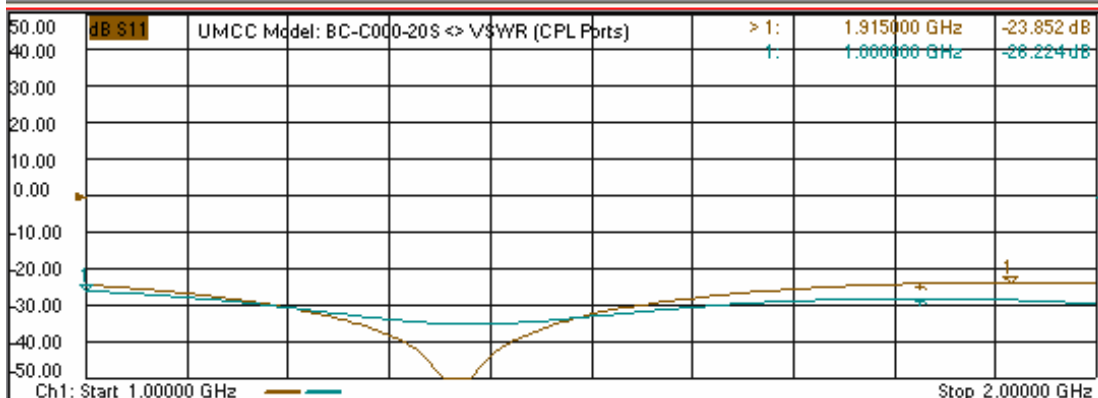

Model: BC-C000-20S

-Insertion Loss

-Coupling

Model: BC-C000-20S

- Return Loss

-Directivity