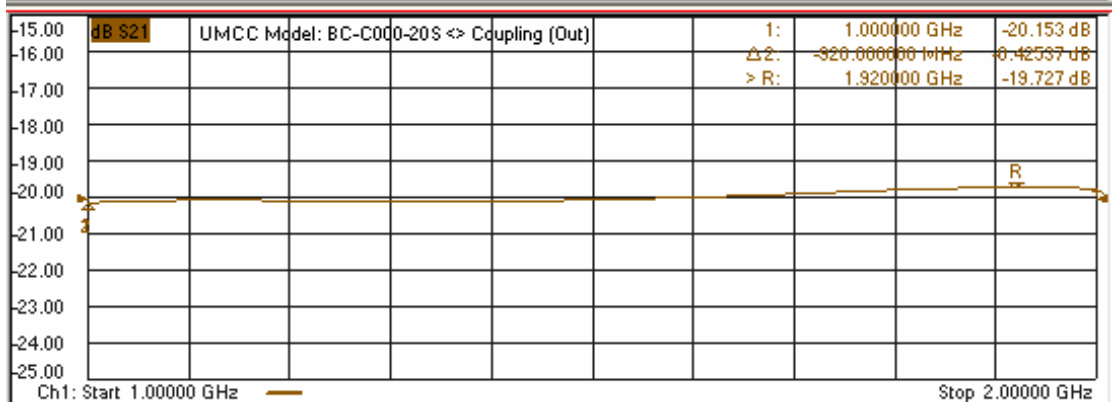

Model: BC-C000-20S

-Insertion Loss

-Coupling

Model: BC-C000-20S

- Return Loss

-Directivity