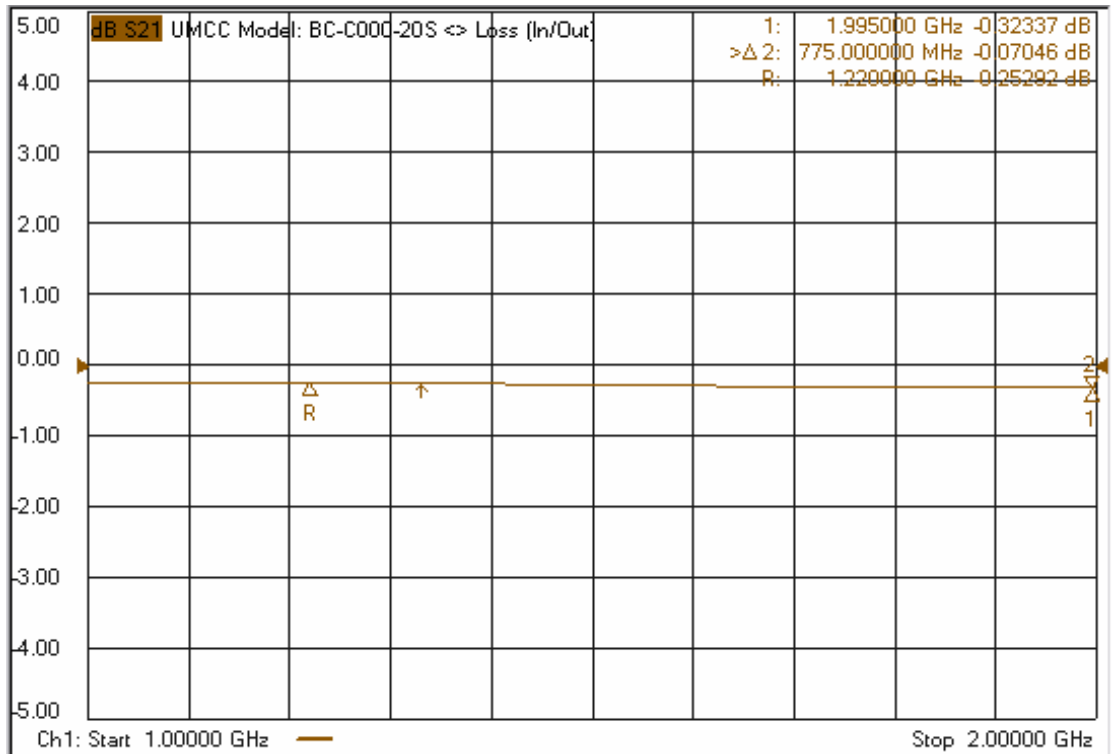

Model: BC-C000-20S

-Insertion Loss

-Coupling

Model: BC-C000-20S

- Return Loss

-Directivity