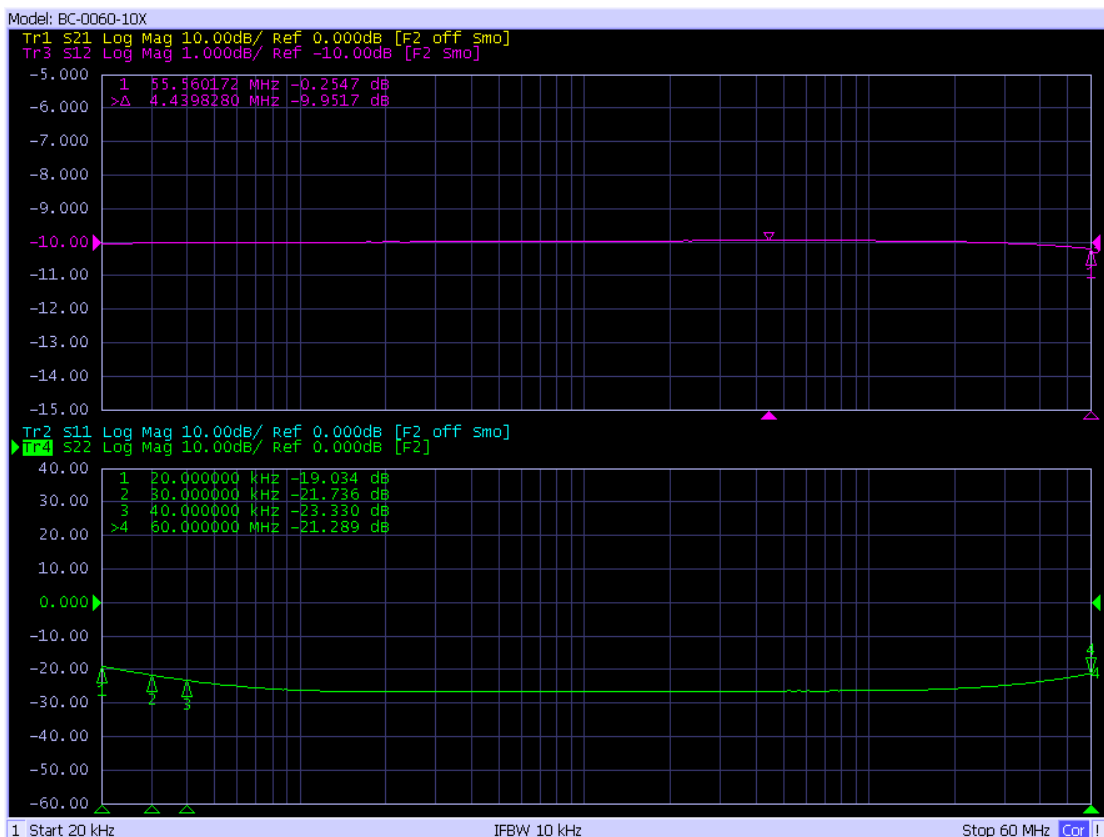

Model: BC-0060-10X

-Insertion Loss  
(Input / Output)

-Return Loss  
(Input / Output)

-Coupling

-Return Loss  
(Coupling)

Model: BC-0060-10X

-Directivity