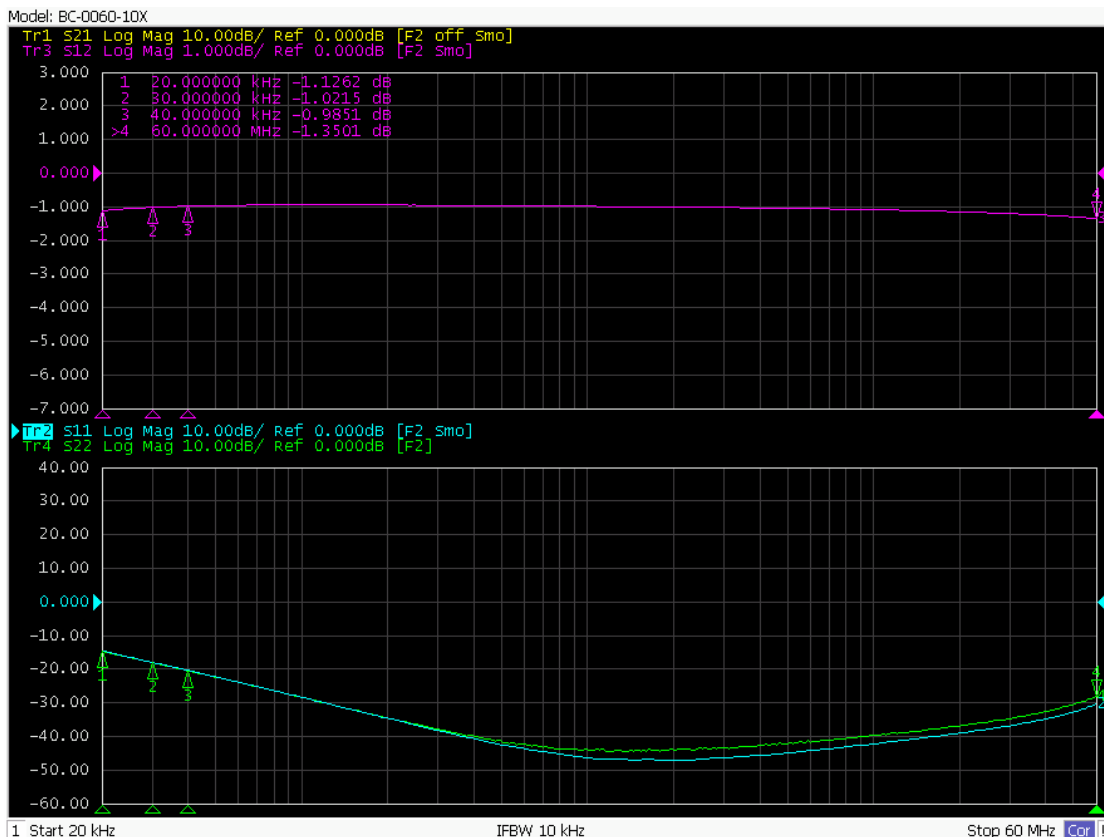

Model: BC-0060-10X

-Insertion Loss  
(Input / Output)

-Return Loss  
(Input / Output)

-Coupling

-Return Loss  
(Coupling)

Model: BC-0060-10X

-Directivity