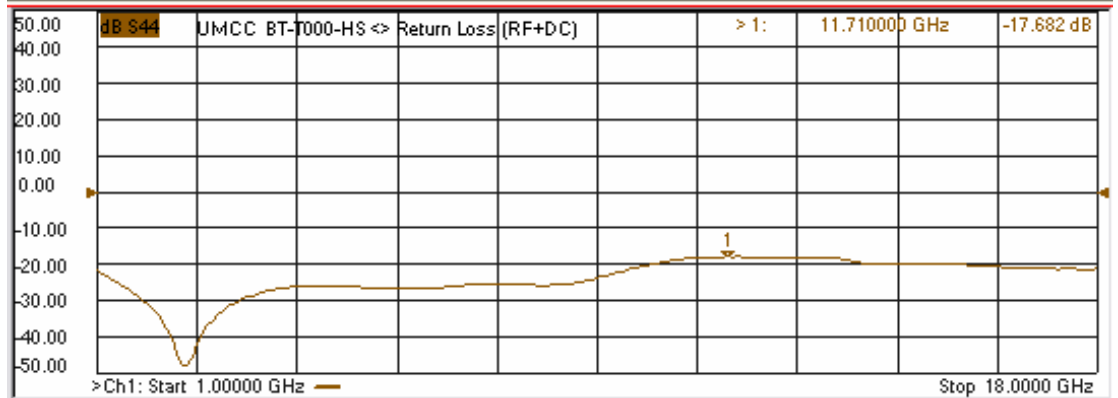

Model: BT-T000-HS

-Insertion Loss

-Return Loss

Model: BT-T000-HS

- Out-Band Response
(Insertion Loss
/ Return Loss)