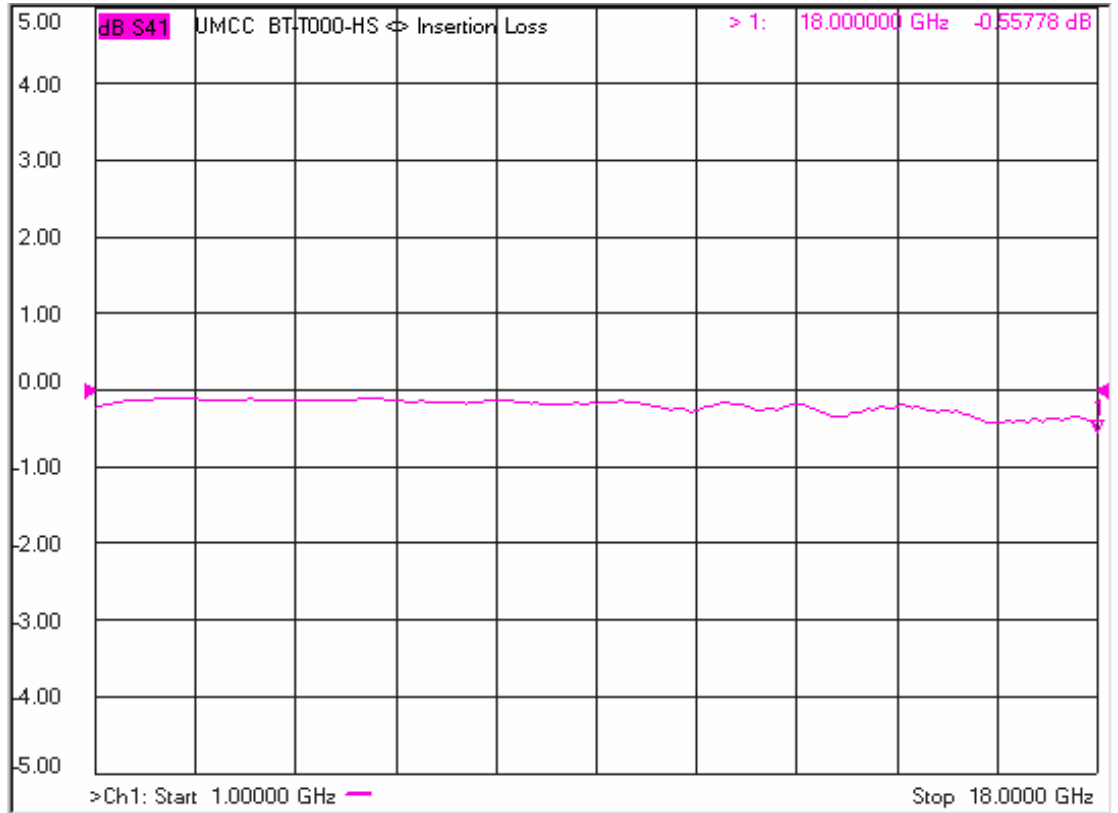

Model: BT-T000-HS

-Insertion Loss

-Return Loss

Model: BT-T000-HS

- Out-Band Response
(Insertion Loss
/ Return Loss)