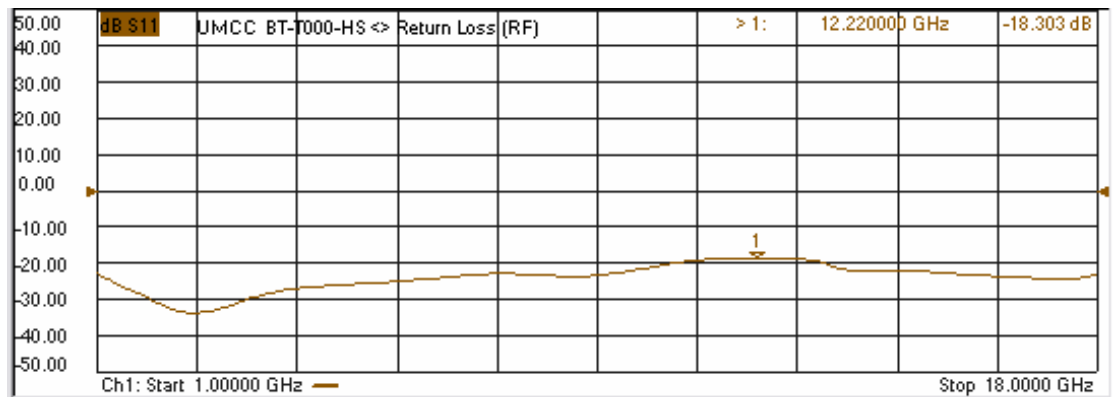

Model: BT-T000-HS

-Insertion Loss

-Return Loss

Model: BT-T000-HS

- Out-Band Response
(Insertion Loss
/ Return Loss)