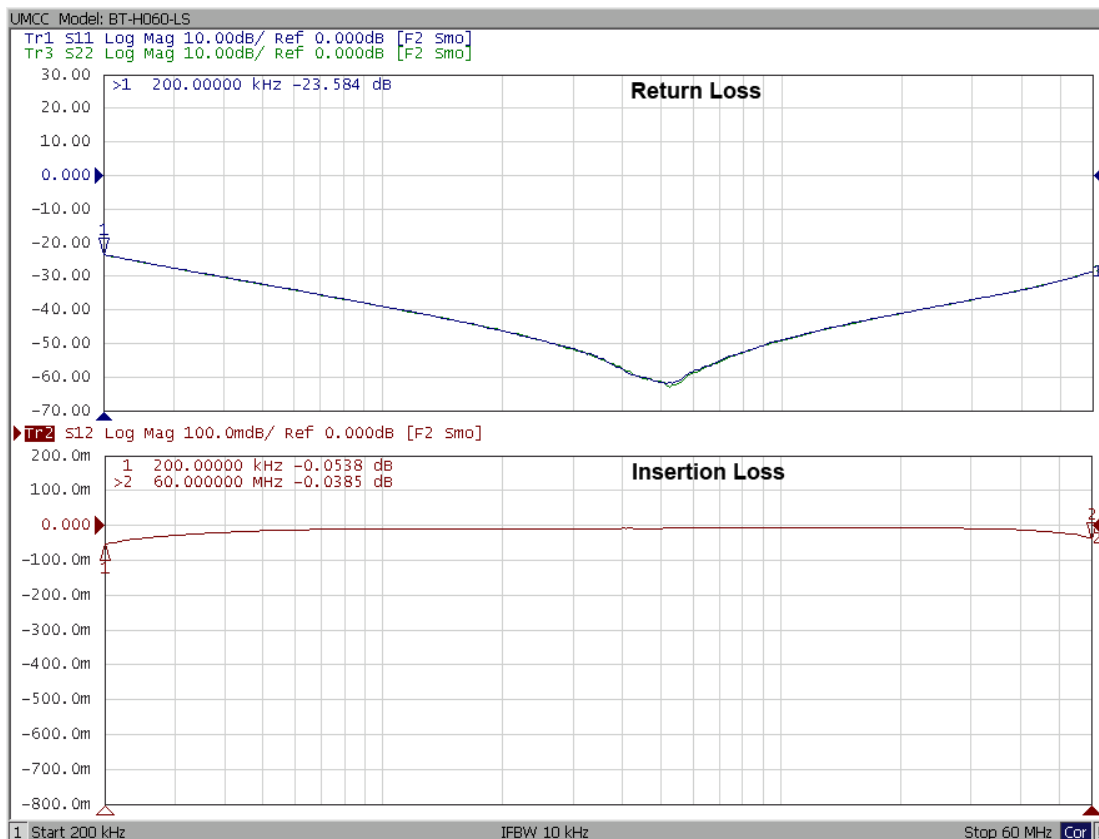

Model: BT-H060-LS

"In-Band Respose"  
(200KHz-60MHz)

"Out-Band Respose"  
(50KHz-500MHz)