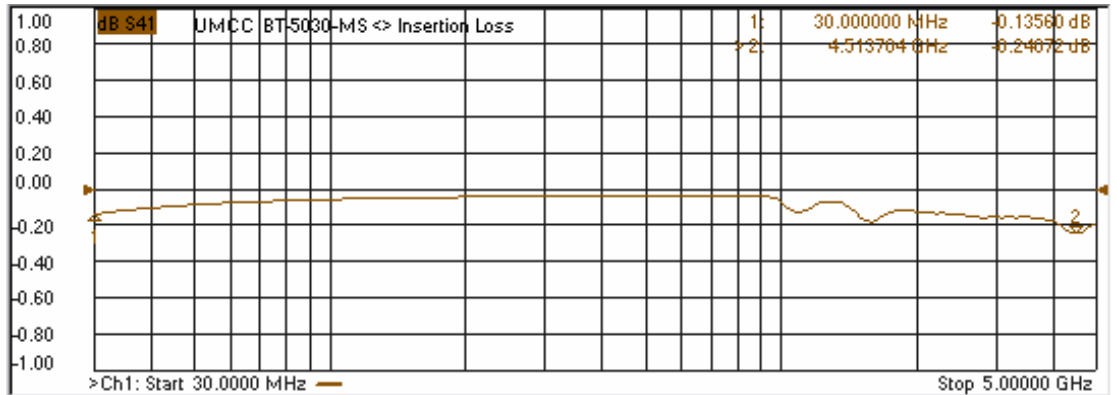

Model: BT-5030-MS

"In-Band Response"
(30 - 5000 MHz)

"Out-Band Response"
(14.5MHz - 8.5GHz)

Model: BT-5030-MS

- Bias Freq. Response
(Bias to RF+DC)