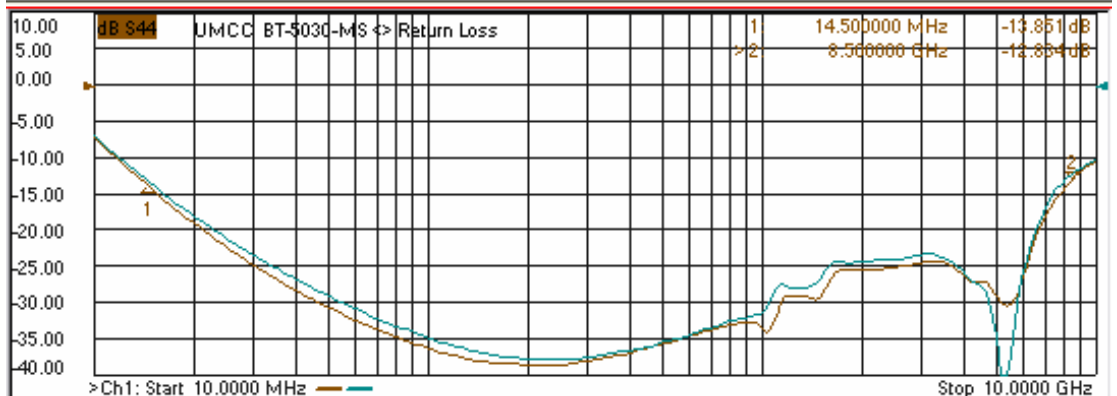

Model: BT-5030-MS

"In-Band Response"
(30 - 5000 MHz)

"Out-Band Response"
(14.5MHz - 8.5GHz)

Model: BT-5030-MS

- Bias Freq. Response
(Bias to RF+DC)