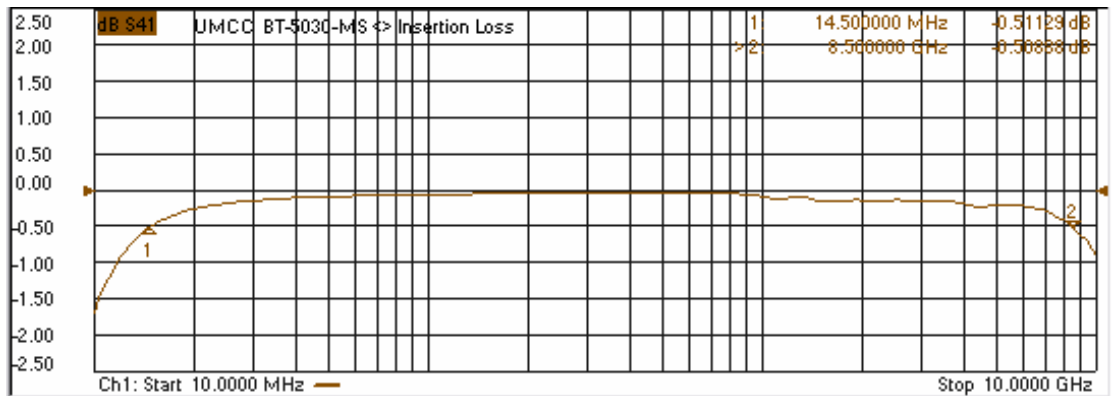

Model: BT-5030-MS

"In-Band Response"
(30 - 5000 MHz)

"Out-Band Response"
(14.5MHz - 8.5GHz)

Model: BT-5030-MS

- Bias Freq. Response
(Bias to RF+DC)