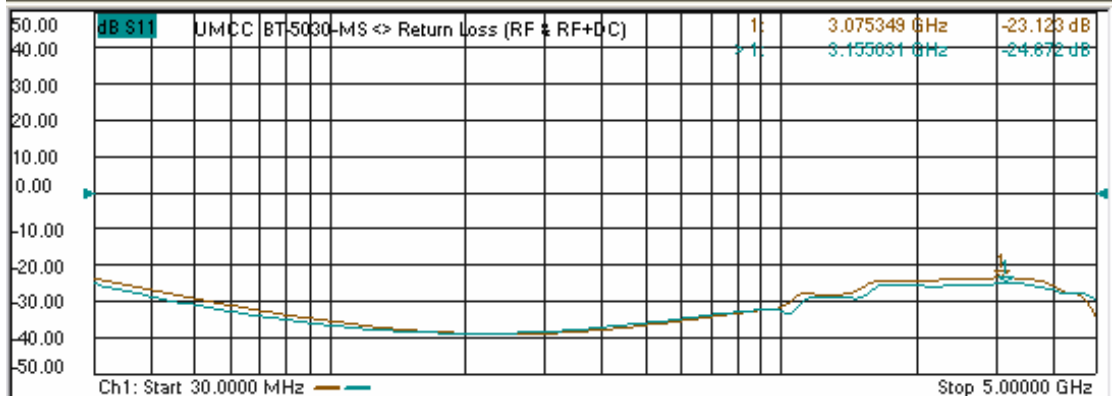

Model: BT-5030-MS

"In-Band Response"
(30 - 5000 MHz)

"Out-Band Response"
(14.5MHz - 8.5GHz)

Model: BT-5030-MS

- Bias Freq. Response
(Bias to RF+DC)