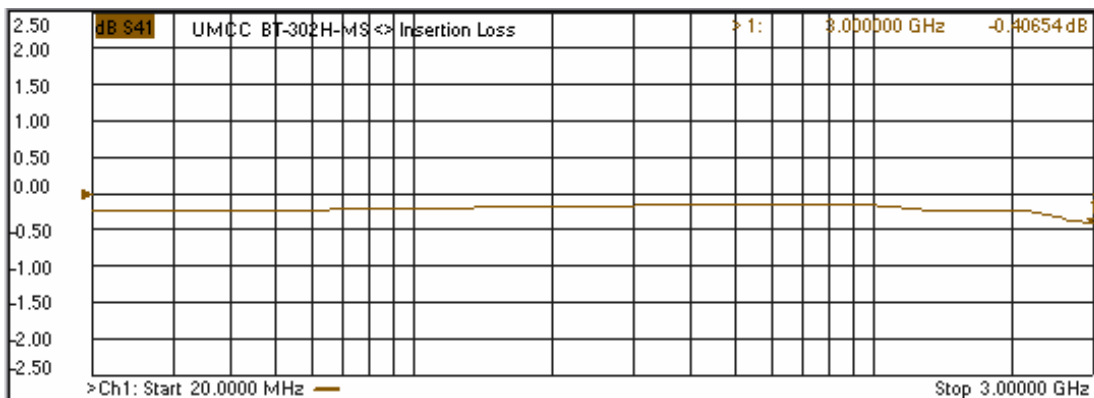

Model: BT-302H-MS

"In-Band Response"
(20 - 3000 MHz)

"Out-Band Response"
(5MHz - 5GHz)