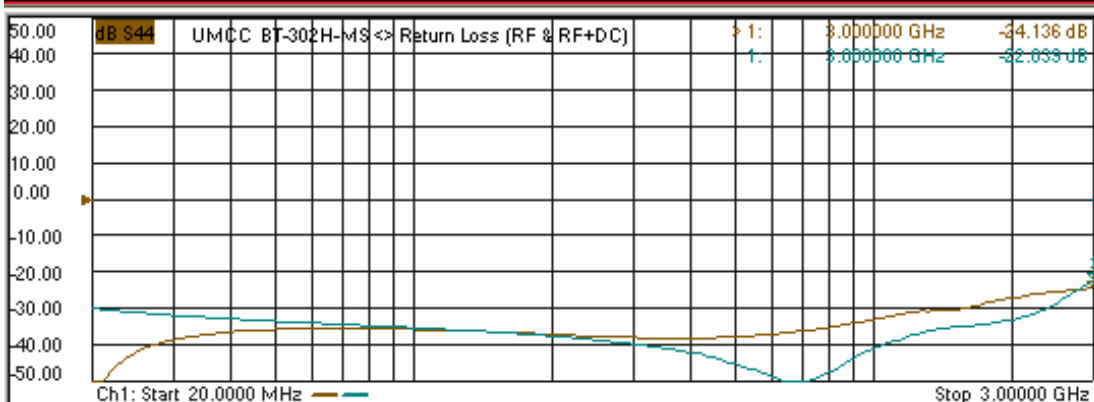

Model: BT-302H-MS

"In-Band Response"
(20 - 3000 MHz)

"Out-Band Response"
(5MHz - 5GHz)