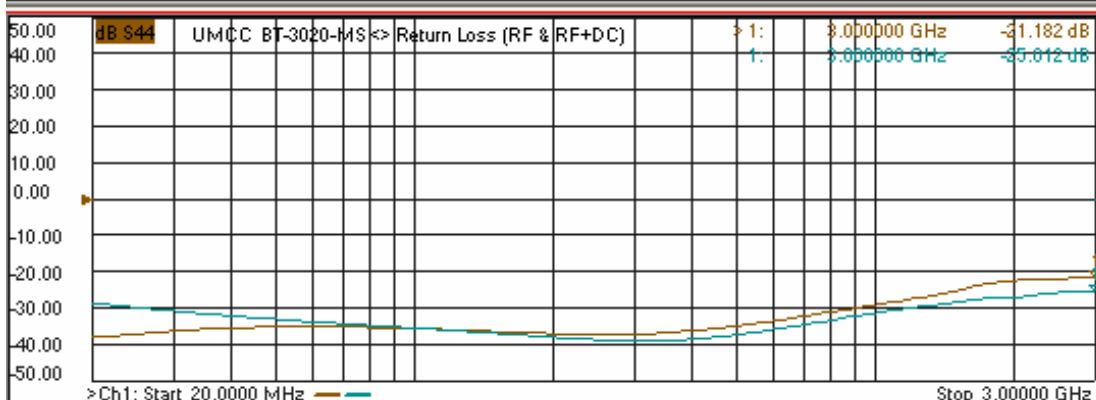

Model: BT-3020-MS

"In-Band Respose"
(20 - 3000 MHz)

"Out-Band Respose"
(5MHz - 5GHz)