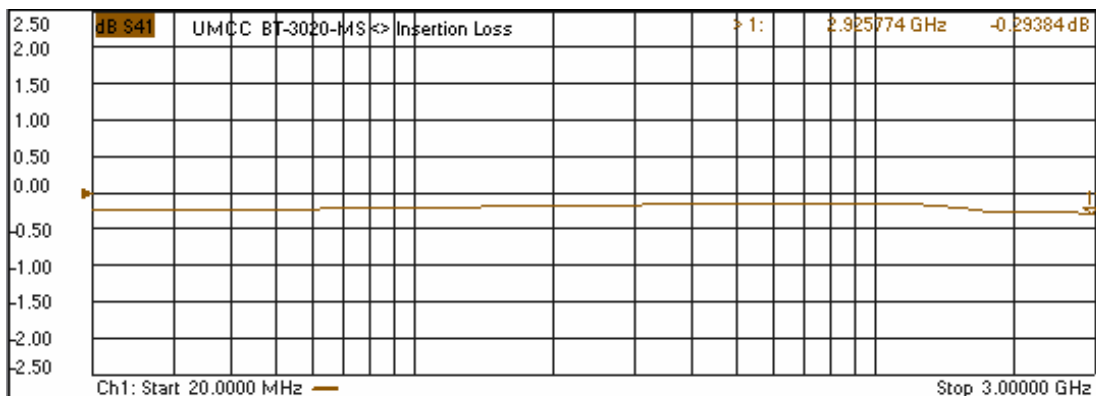

Model: BT-3020-MS

"In-Band Respose"
(20 - 3000 MHz)

"Out-Band Respose"
(5MHz - 5GHz)