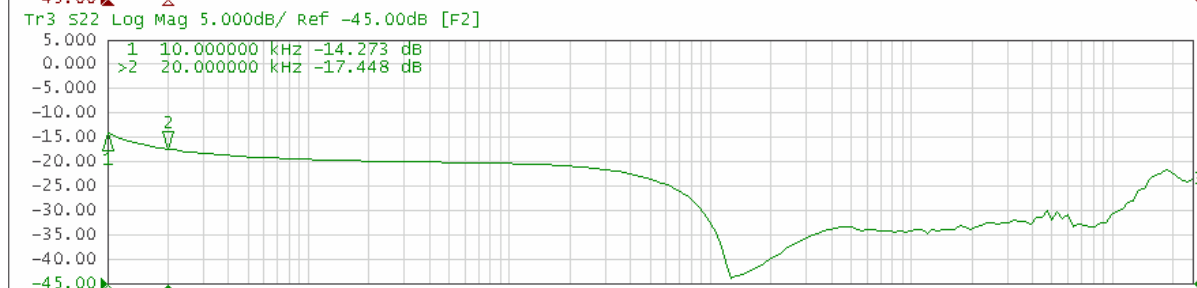

Model: BT-2020-XX

- Insertion Loss  
RF to RF+DC

- Return Loss  
RF Port

- Return Loss  
RF+DC Port

1 Start 10 kHz IFBW 1 kHz Stop 2.5 GHz C? |