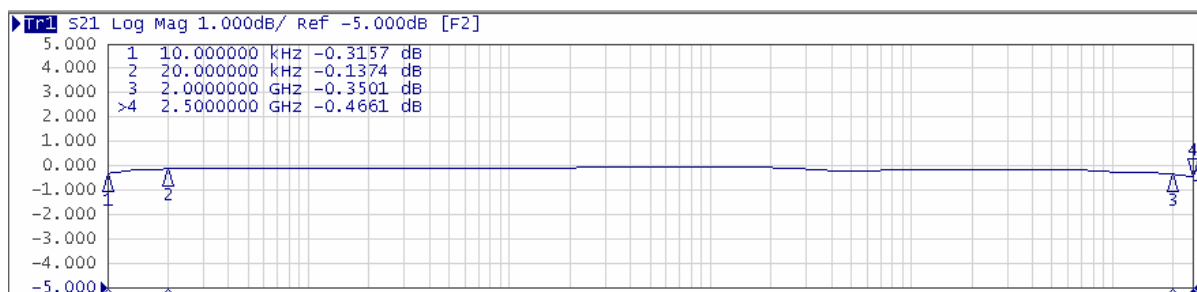

Model: BT-2020-XX

- Insertion Loss  
RF to RF+DC

- Return Loss  
RF Port

- Return Loss  
RF+DC Port

1 Start 10 kHz IFBW 1 kHz Stop 2.5 GHz C? |