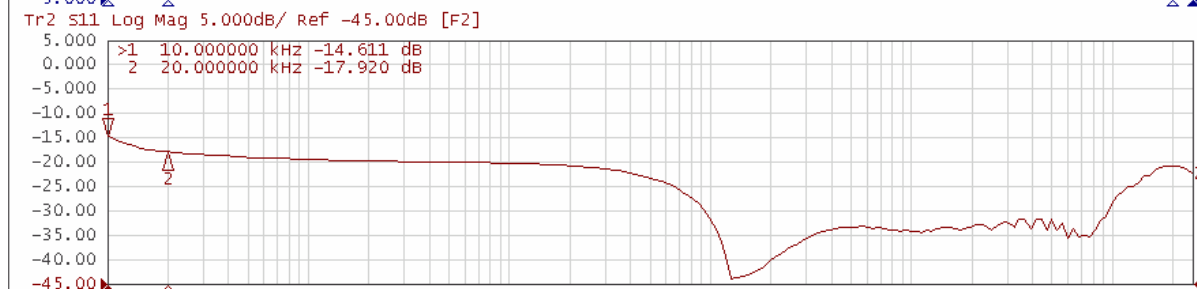

Model: BT-2020-XX

- Insertion Loss  
RF to RF+DC

- Return Loss  
RF Port

- Return Loss  
RF+DC Port

1 Start 10 kHz IFBW 1 kHz Stop 2.5 GHz C? |