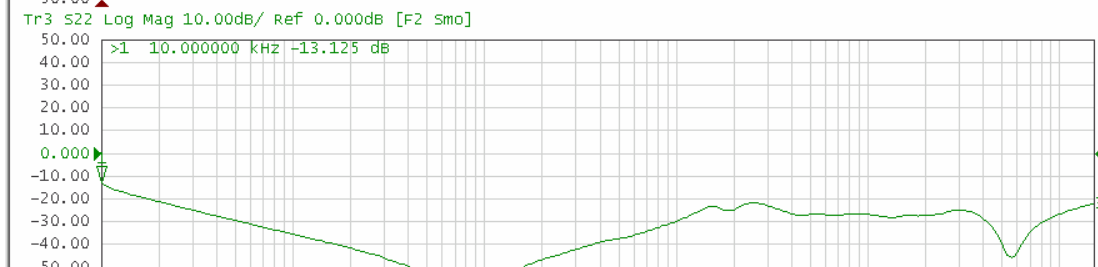

Model: BT-1510-XX

- Insertion Loss
RF to RF+DC

- Return Loss
RF Port

- Return Loss
RF+DC Port

- Isolation
RF-Line to
Bias Port