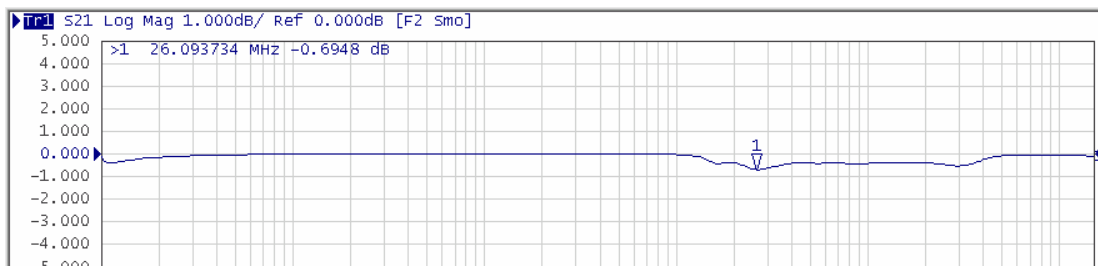

Model: BT-1510-XX

- Insertion Loss
RF to RF+DC

- Return Loss
RF Port

- Return Loss
RF+DC Port

- Isolation
RF-Line to
Bias Port