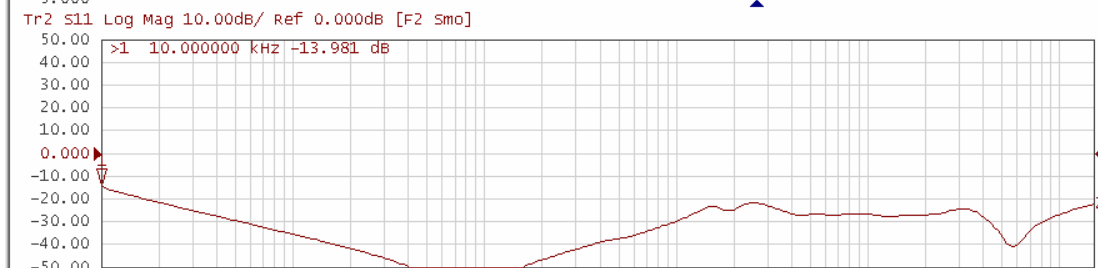

Model: BT-1510-XX

- Insertion Loss
RF to RF+DC

- Return Loss
RF Port

- Return Loss
RF+DC Port

- Isolation
RF-Line to
Bias Port