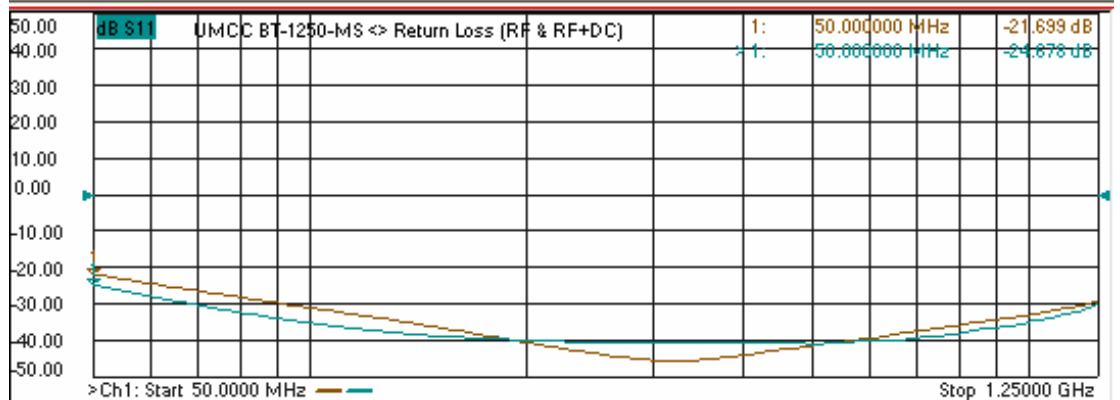

Model: BT-1250-MS

"In-Band Response"  
(50 - 1250 MHz)

"Out-Band Response"  
(10MHz - 2GHz)