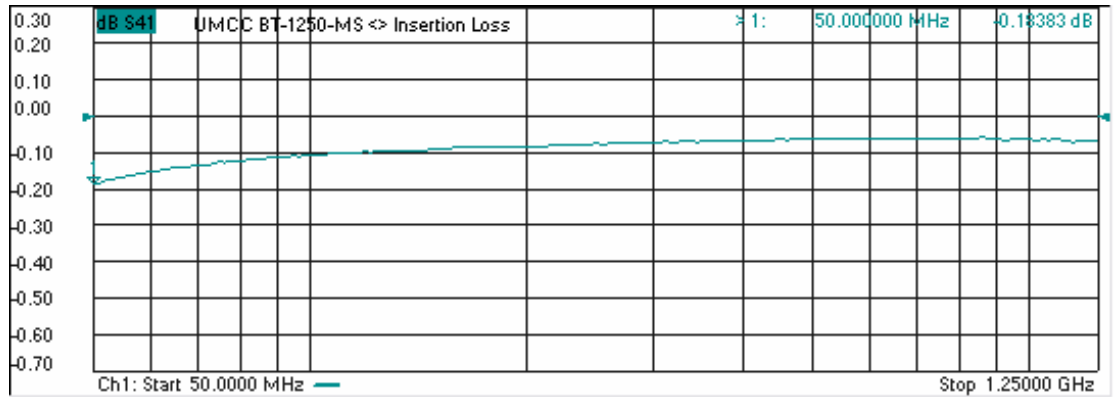

Model: BT-1250-MS

"In-Band Response"  
(50 - 1250 MHz)

"Out-Band Response"  
(10MHz - 2GHz)