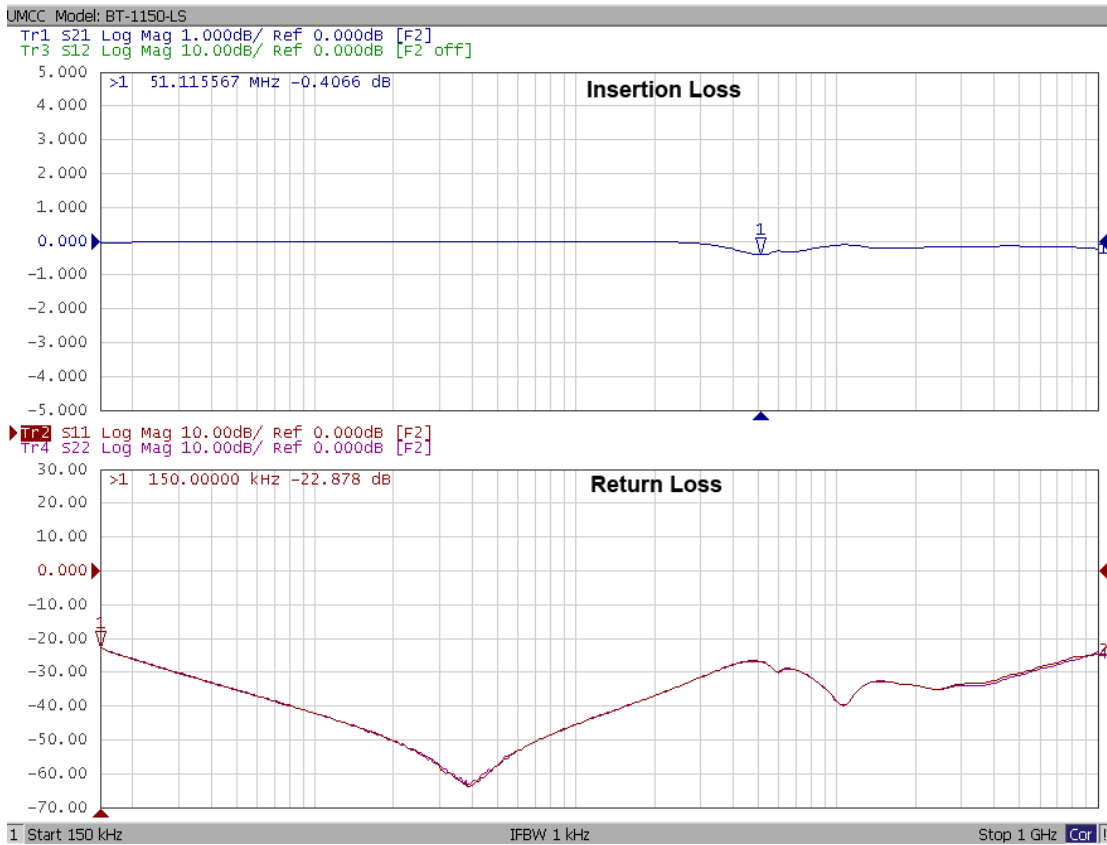

Model: BT-1150-LS

"In-Band Respose"
(150KHz-1000 MHz)

"Out-Band Respose"
(30KHz-3000MHz)