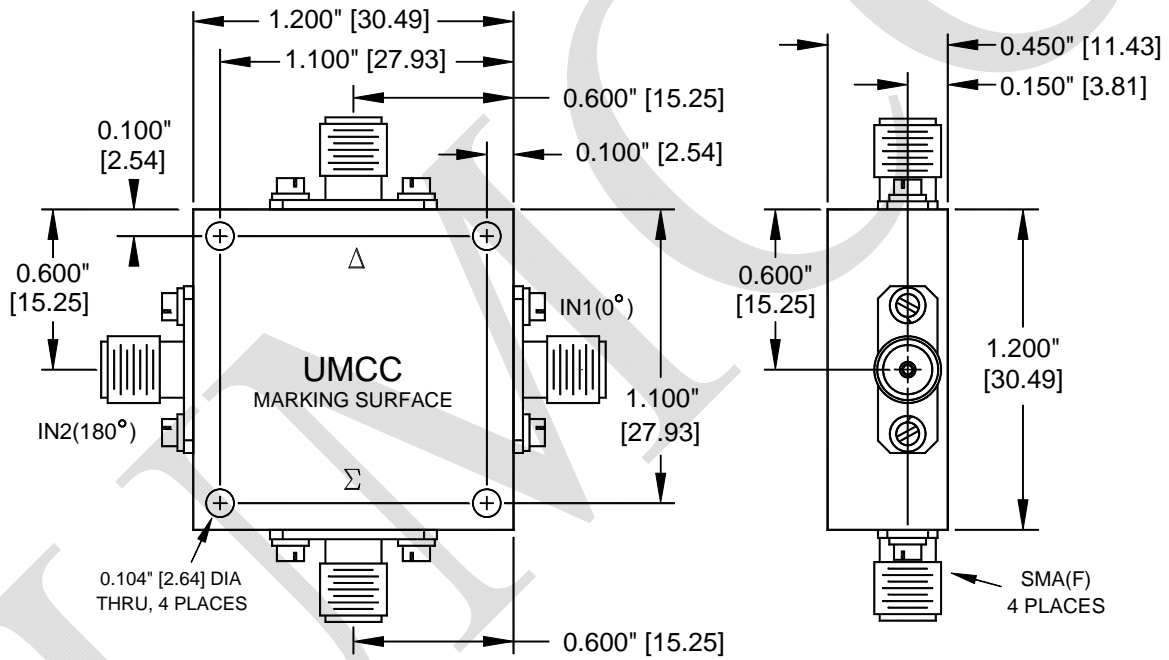

**Outline Drawing (180° Hybrid Coupler)**

Model(s)
HC-WXXS-MS

**Fig. 5**

Weight
1.7 oz [ 48 g]