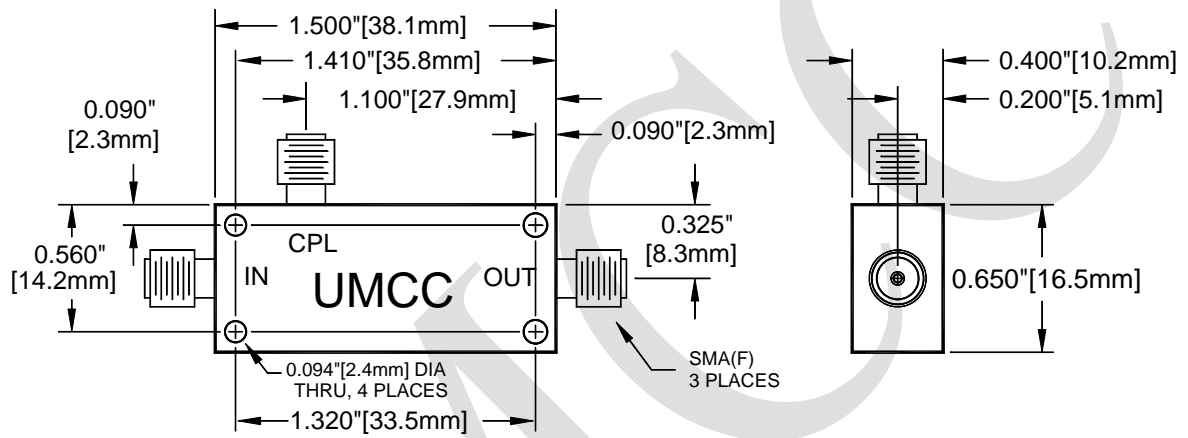

Outline Drawing (Directional Coupler)

Fig. 4

Weight
0.6 oz [17 g]