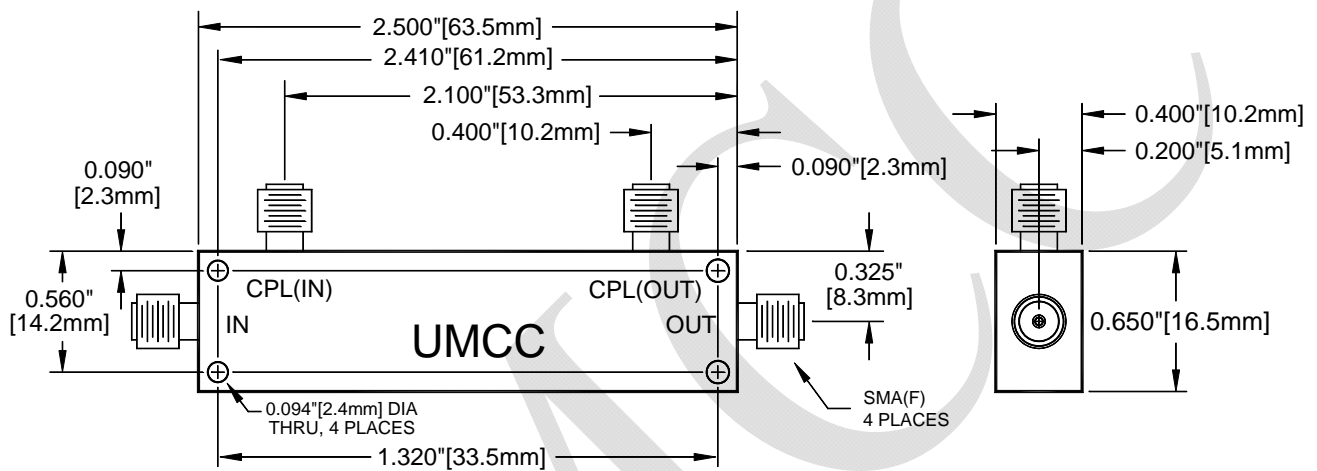

Outline Drawing (Directional Coupler)

Fig. 4

Weight
0.9 oz [25.5g]